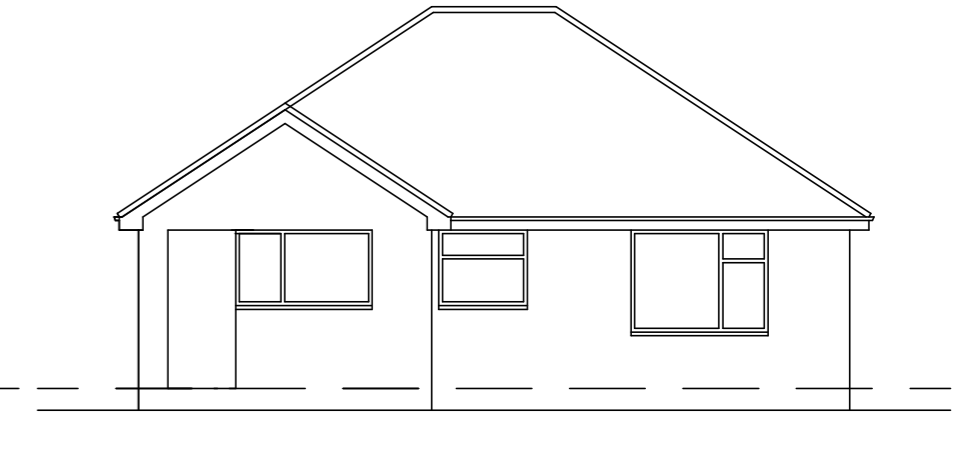

FRONT ELEVATION

SIDE ELEVATION

SIDE ELEVATION

REAR ELEVATION

GROUND FLOOR

ATTIC

Ms A BALDWIN

PROPOSED DORMER &
INTERNAL ALTERATIONS
4 TENTERS GREEN
WARD GREEN S70 5JY

EX PLANS & ELEVATIONS

1:50, 1:100@A2 AUG 24

Peter Thompson

"Linwood"

Barnsley Road

Dodworth

Barnsley S75 3JR m. 07973251730

e-mail peter-thompson@hotmail.co.uk