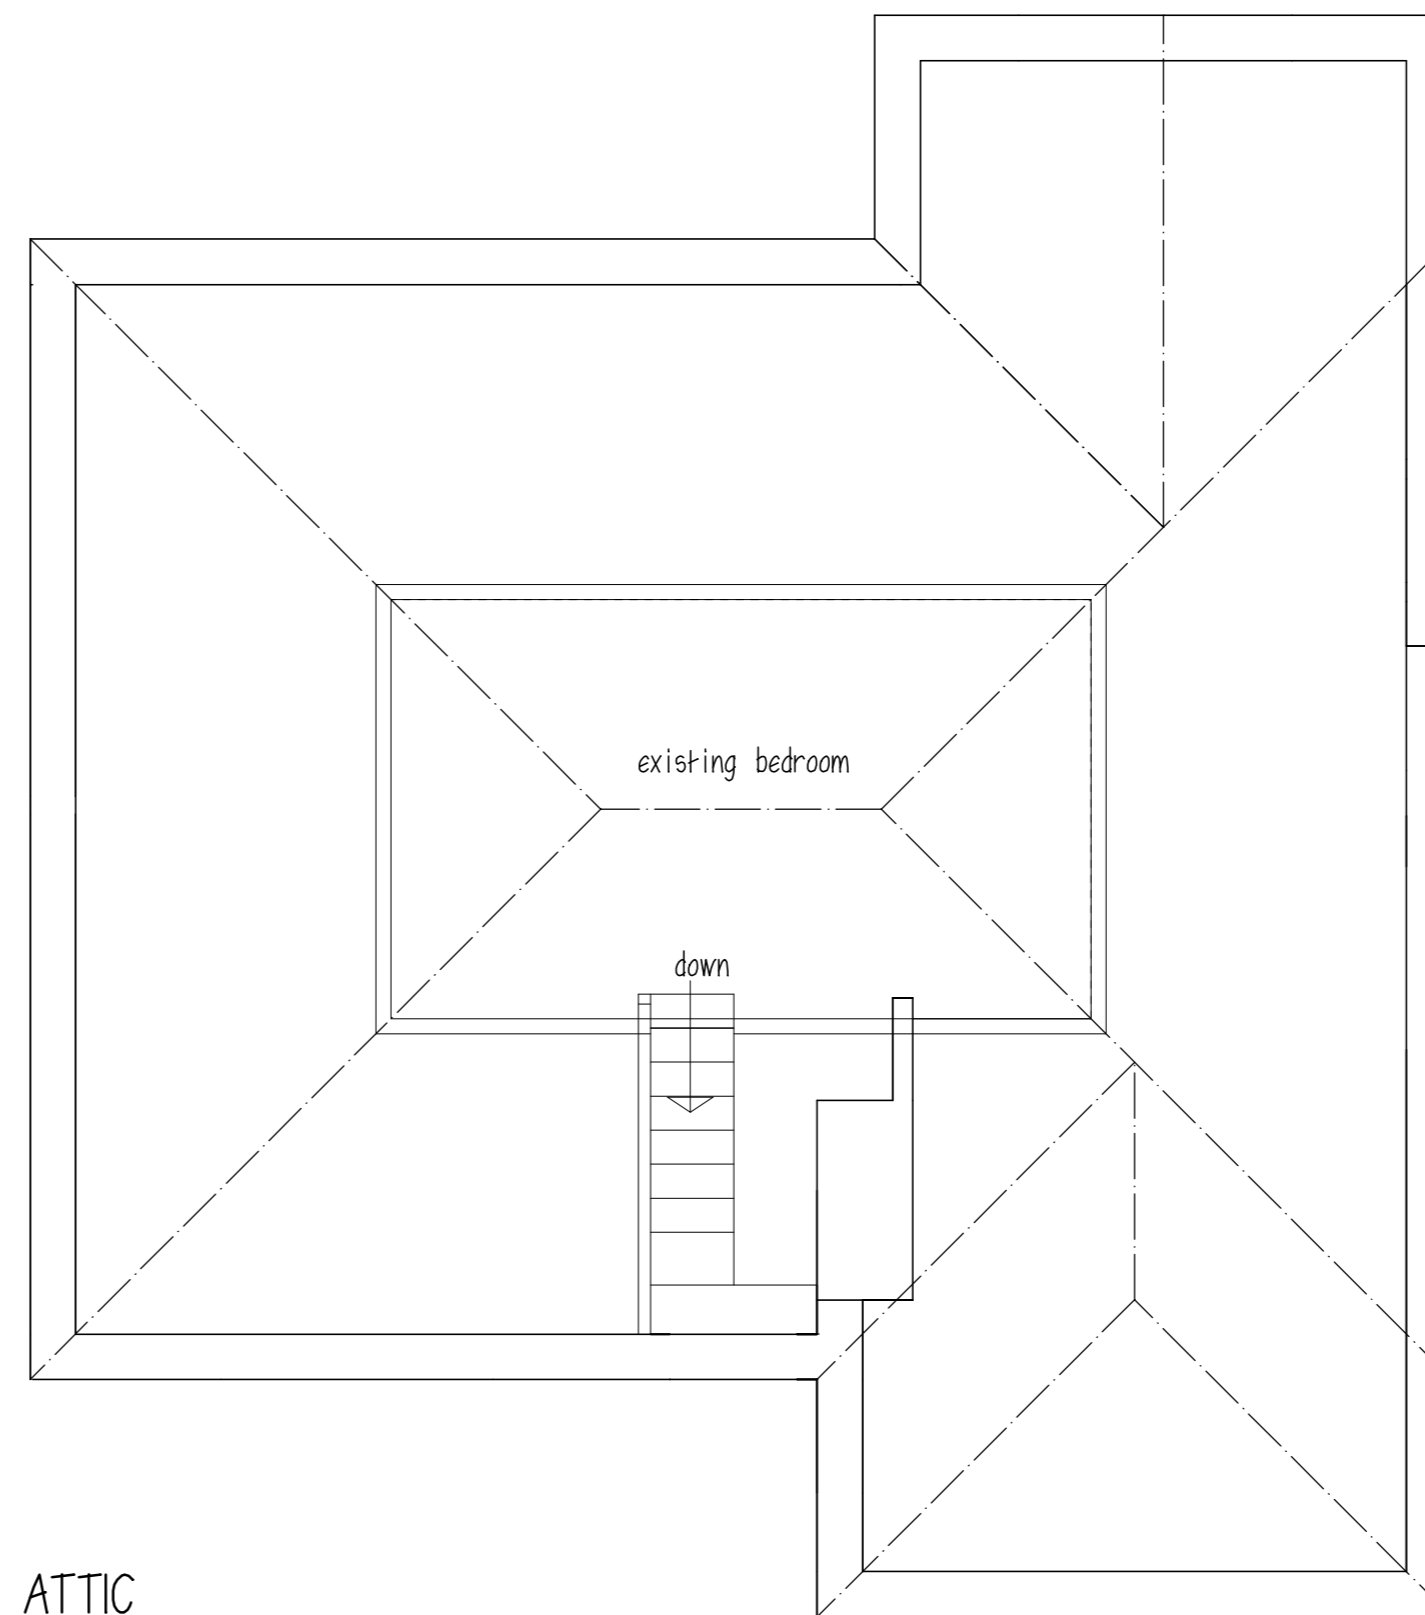

FRONT ELEVATION

SIDE ELEVATION

SIDE ELEVATION

REAR ELEVATION

GROUND FLOOR

ATTIC

Ms A BALDWIN

PROPOSED DORMER &
INTERNAL ALTERATIONS
4 TENTERS GREEN
WARD GREEN S70 5JY