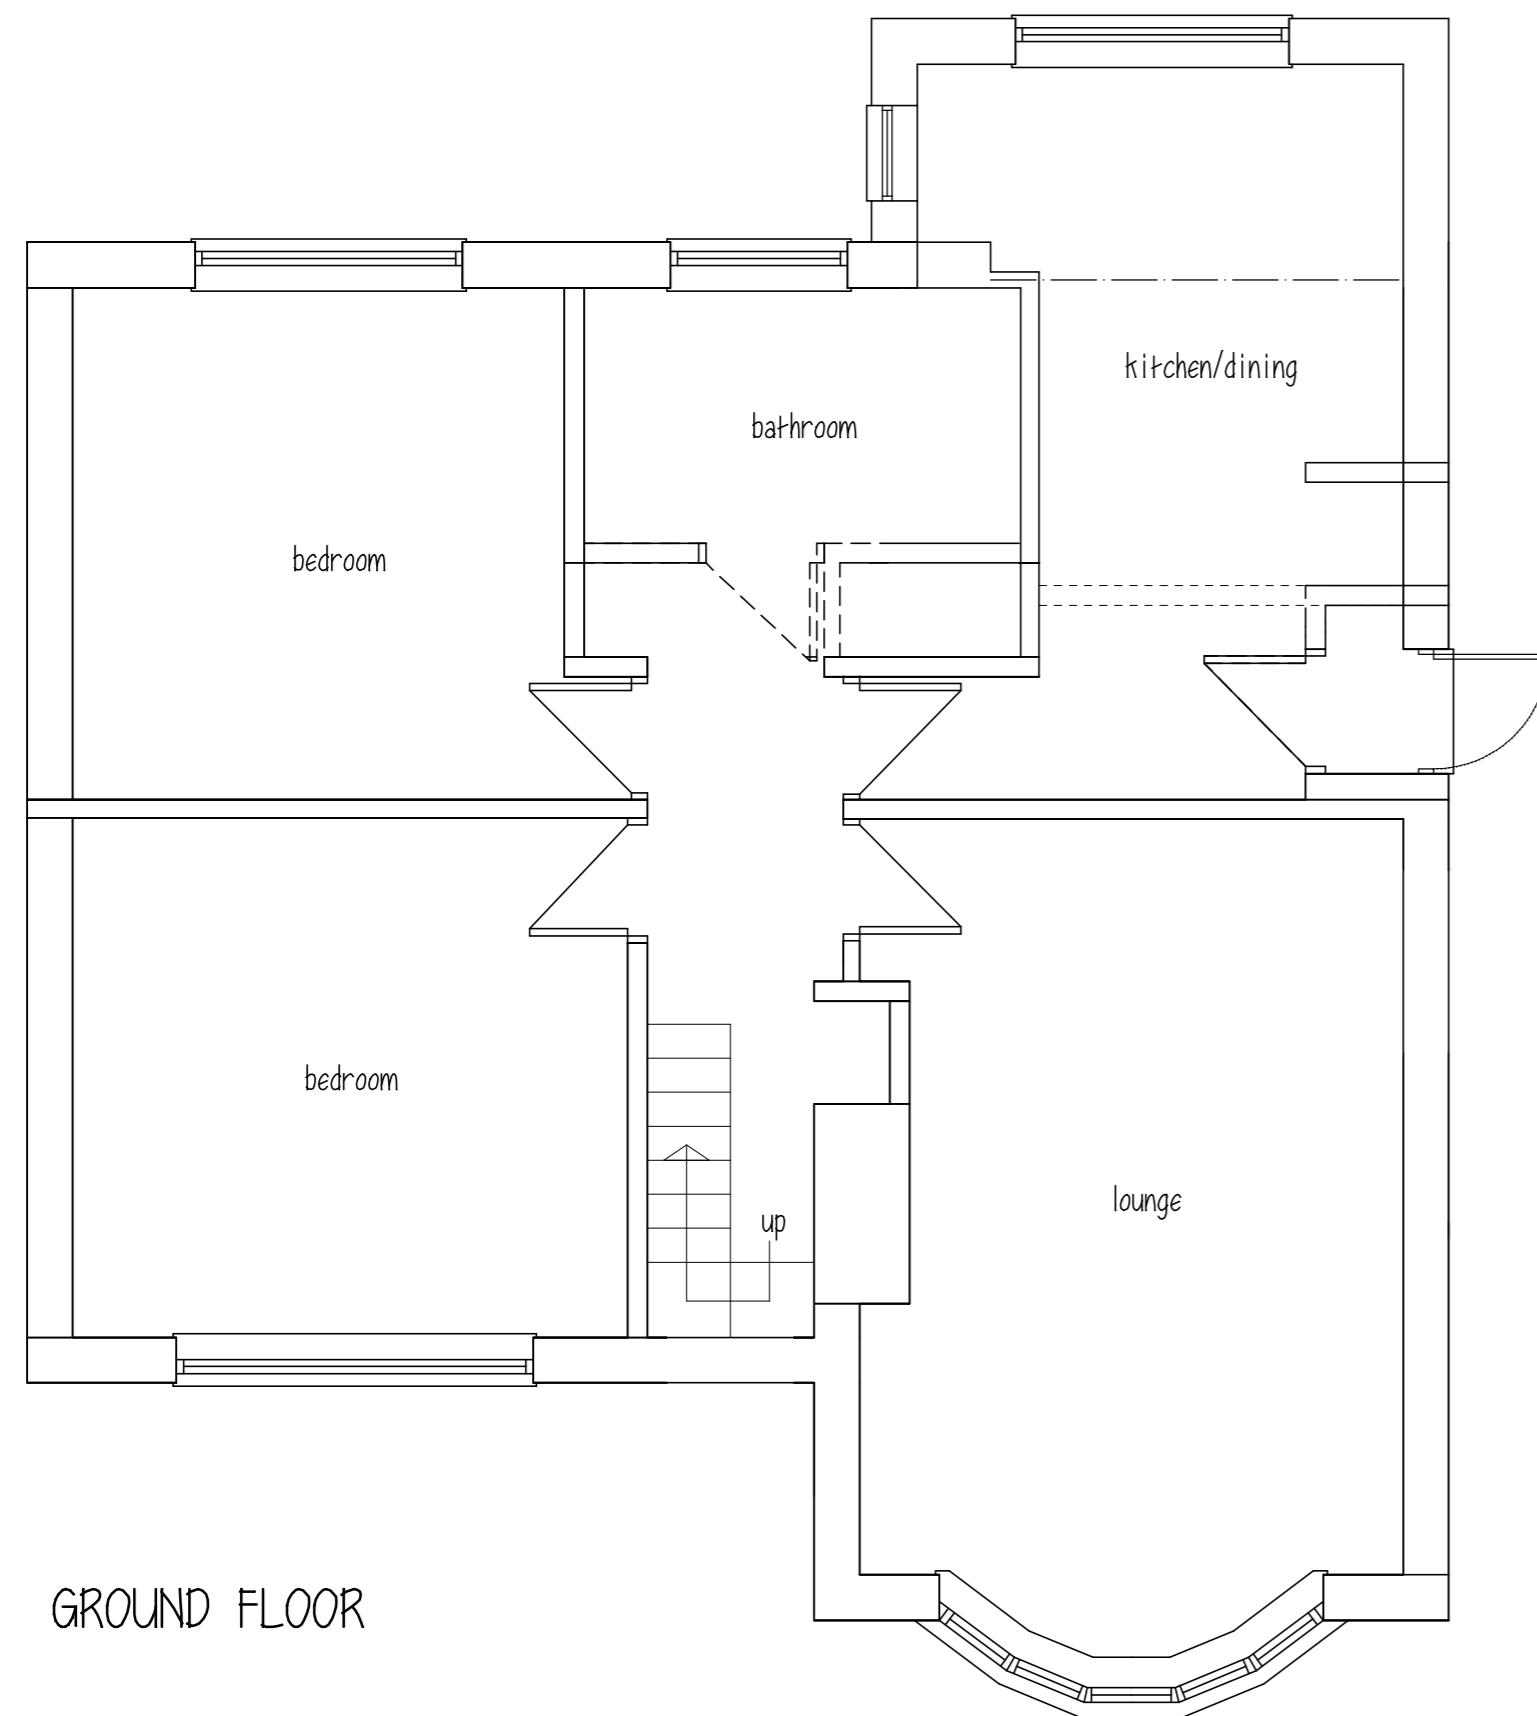

FRONT ELEVATION

SIDE ELEVATION

SIDE ELEVATION

REAR ELEVATION

GROUND FLOOR

ATTIC

Ms A BALDWIN

PROPOSED DORMER &
INTERNAL ALTERATIONS
4 TENTERS GREEN
WARD GREEN S70 5JY

EX PLANS & ELEVATIONS

1:50, 1:100@A2 AUG 24

Peter Thompson

"Linwood"

Barnsley Road

Dodworth

Barnsley S75 3JR m. 07973251730

e-mail peter-thompson@hotmail.co.uk